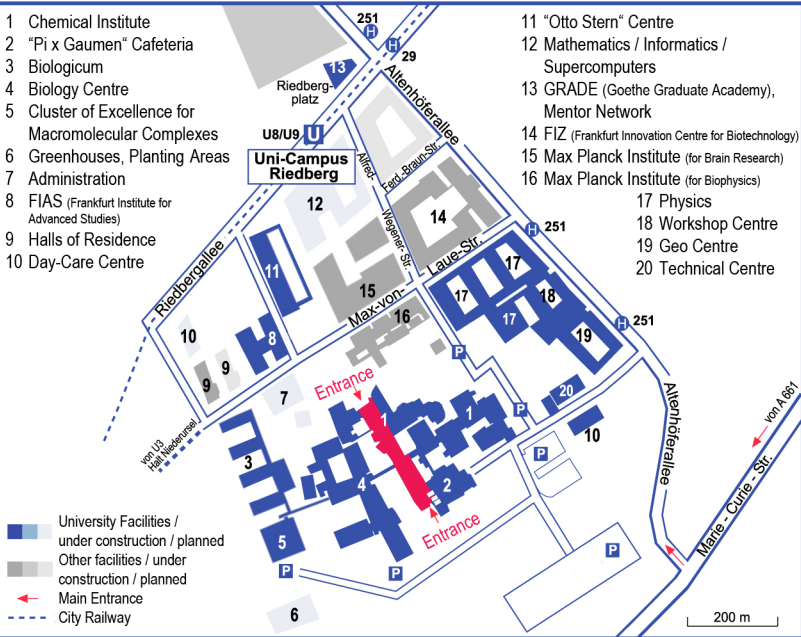

- 1 Chemical Institute
- 2 "Pi x Gaumen" Cafeteria
- 3 Biologicum
- 4 Biology Centre
- 5 Cluster of Excellence for Macromolecular Complexes
- 6 Greenhouses, Planting Areas
- 7 Administration
- 8 FIAS (Frankfurt Institute for Advanced Studies)
- 9 Halls of Residence
- 10 Day-Care Centre

- 11 "Otto Stern" Centre
- 12 Mathematics / Informatics / Supercomputers
- 13 GRADE (Goethe Graduate Academy), Mentor Network
- 14 FIZ (Frankfurt Innovation Centre for Biotechnology)
- 15 Max Planck Institute (for Brain Research)
- 16 Max Planck Institute (for Biophysics)
- 17 Physics
- 18 Workshop Centre
- 19 Geo Centre
- 20 Technical Centre

- University Facilities / under construction / planned
- Other facilities / under construction / planned
- Main Entrance
- City Railway

200 m