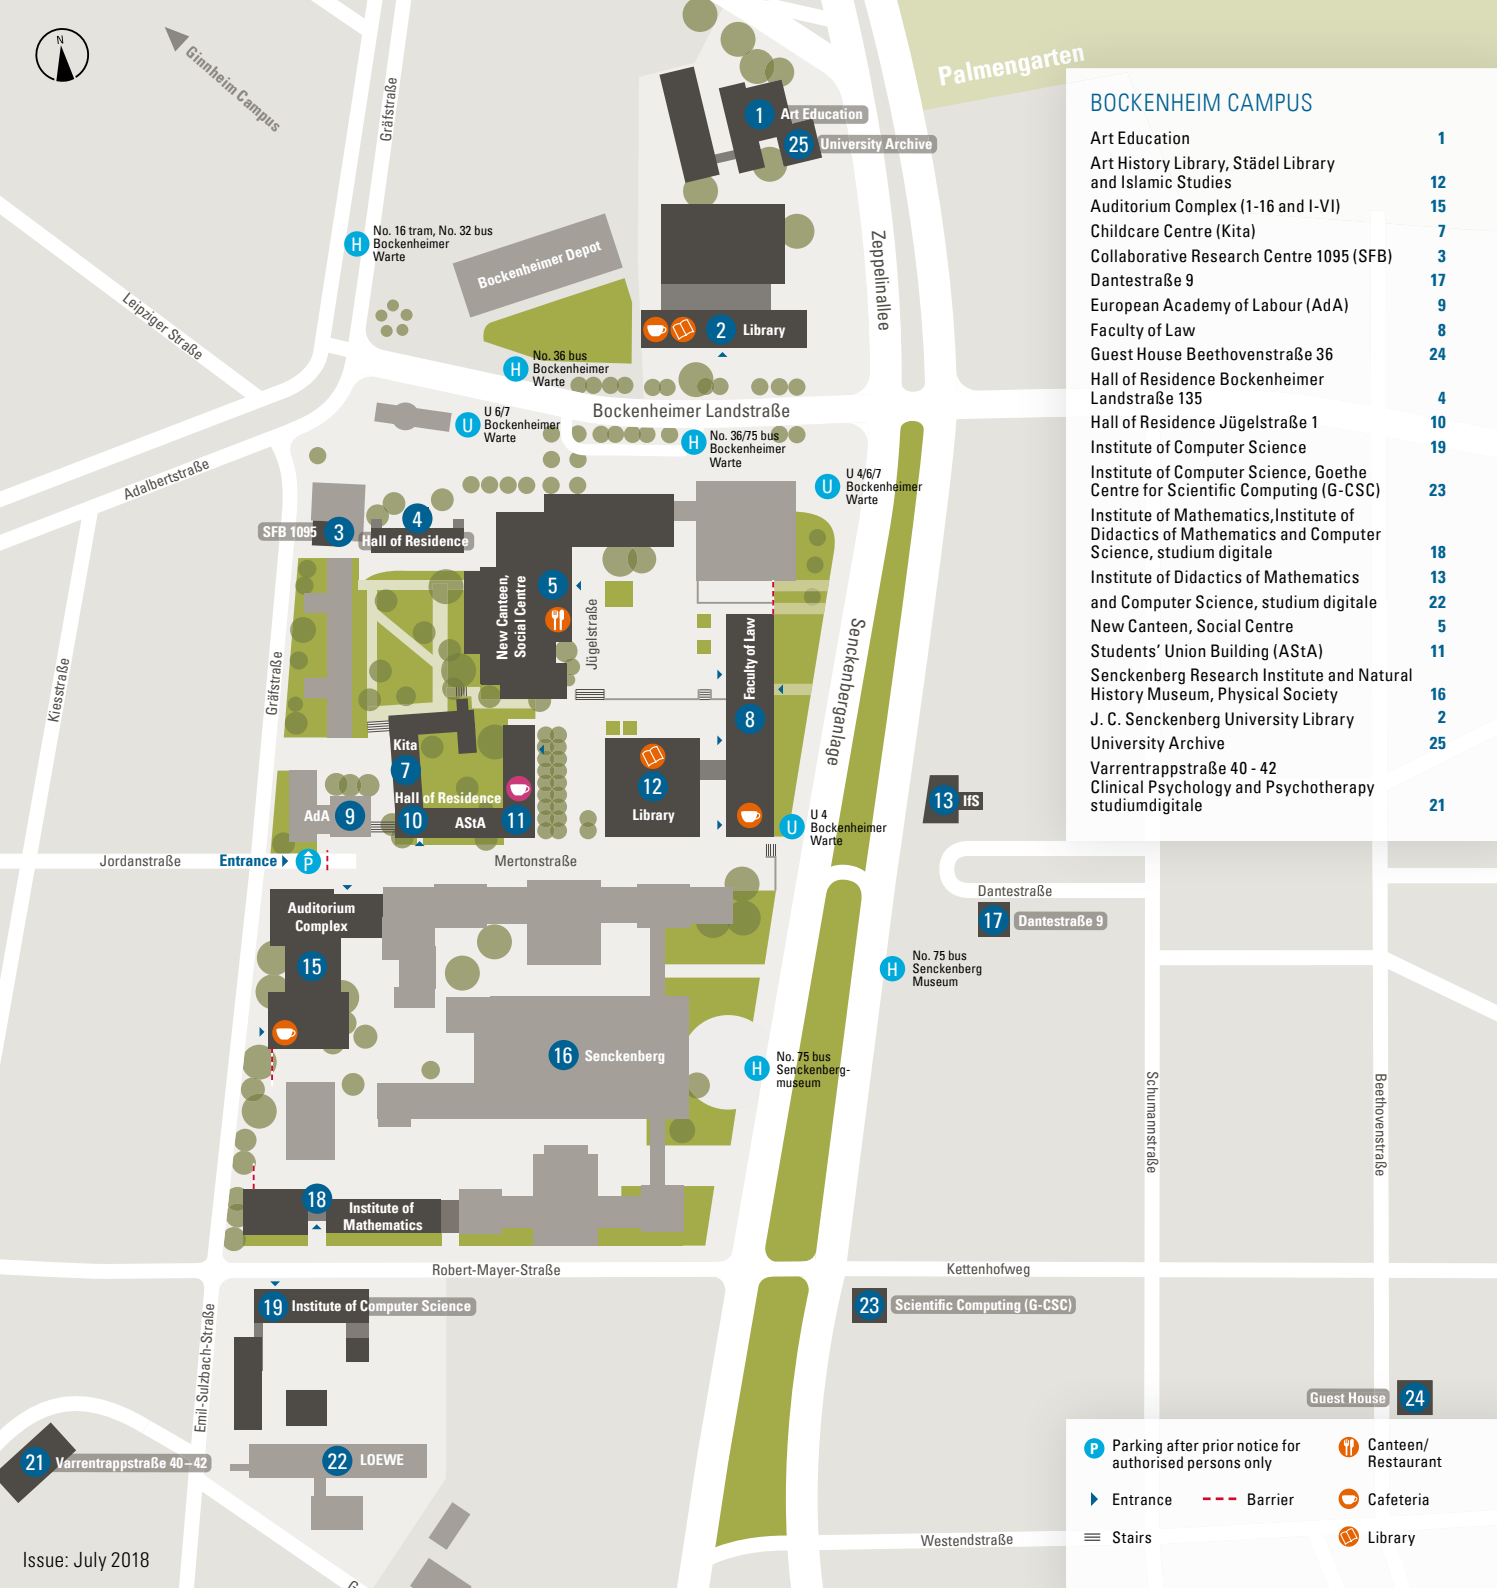

Ginnheim Campus

Palmengarten

BOCKENHEIM CAMPUS

Art Education	1
Art History Library, Städel Library and Islamic Studies	12
Auditorium Complex (1-16 and I-VI)	15
Childcare Centre (Kita)	7
Collaborative Research Centre 1095 (SFB)	3
Dantestraße 9	17
European Academy of Labour (AdA)	9
Faculty of Law	8
Guest House Beethovenstraße 36	24
Hall of Residence Bockenheimer Landstraße 135	4
Hall of Residence Jügelstraße 1	10
Institute of Computer Science	19
Institute of Computer Science, Goethe Centre for Scientific Computing (G-CSC)	23
Institute of Mathematics, Institute of Didactics of Mathematics and Computer Science, studium digitale	18
Institute of Didactics of Mathematics and Computer Science, studium digitale	13
New Canteen, Social Centre	5
Students' Union Building (ASTa)	11
Senckenberg Research Institute and Natural History Museum, Physical Society	16
J. C. Senckenberg University Library	2
University Archive	25
Varrentappstraße 40 - 42	21
Clinical Psychology and Psychotherapy studium digitale	21

P Parking after prior notice for authorised persons only

▶ Entrance

≡ Stairs

🍴 Canteen/Restaurant

☕ Cafeteria

📖 Library