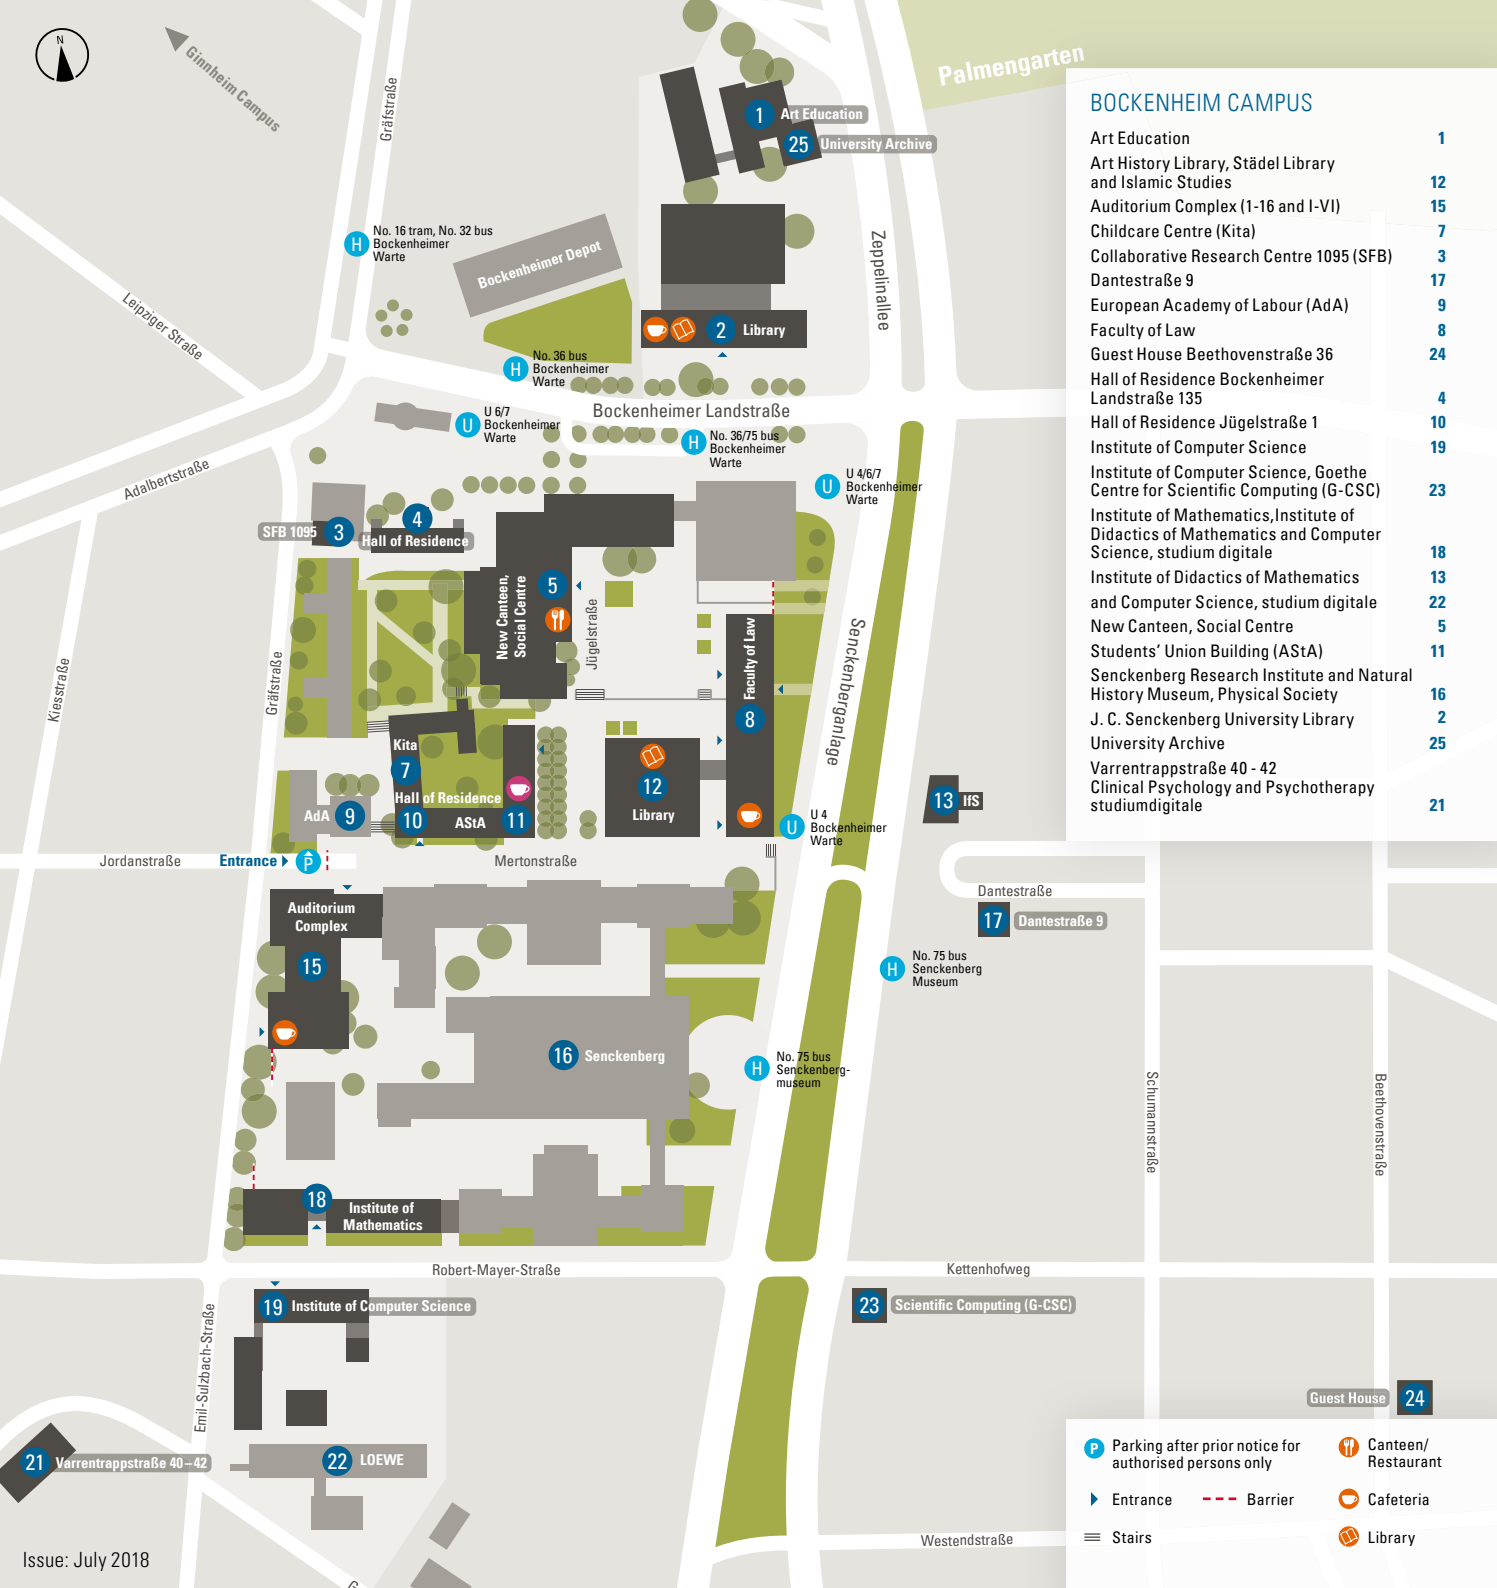

Ginnheim Campus

Palmengarten

BOCKENHEIM CAMPUS

| | |
|--|----|
| Art Education | 1 |
| Art History Library, Städel Library and Islamic Studies | 12 |
| Auditorium Complex (1-16 and I-VI) | 15 |
| Childcare Centre (Kita) | 7 |
| Collaborative Research Centre 1095 (SFB) | 3 |
| Dantestraße 9 | 17 |
| European Academy of Labour (AdA) | 9 |
| Faculty of Law | 8 |
| Guest House Beethovenstraße 36 | 24 |
| Hall of Residence Bockenheimer Landstraße 135 | 4 |
| Hall of Residence Jügelstraße 1 | 10 |
| Institute of Computer Science | 19 |
| Institute of Computer Science, Goethe Centre for Scientific Computing (G-CSC) | 23 |
| Institute of Mathematics, Institute of Didactics of Mathematics and Computer Science, studium digitale | 18 |
| Institute of Didactics of Mathematics and Computer Science, studium digitale | 13 |
| New Canteen, Social Centre | 5 |
| Students' Union Building (ASTa) | 11 |
| Senckenberg Research Institute and Natural History Museum, Physical Society | 16 |
| J. C. Senckenberg University Library | 2 |
| University Archive | 25 |
| Varrrentrappstraße 40 - 42 | 21 |
| Clinical Psychology and Psychotherapy studium digitale | 21 |

- Parking after prior notice for authorised persons only
- Entrance
- Barrier
- Stairs
- Canteen/Restaurant
- Cafeteria
- Library