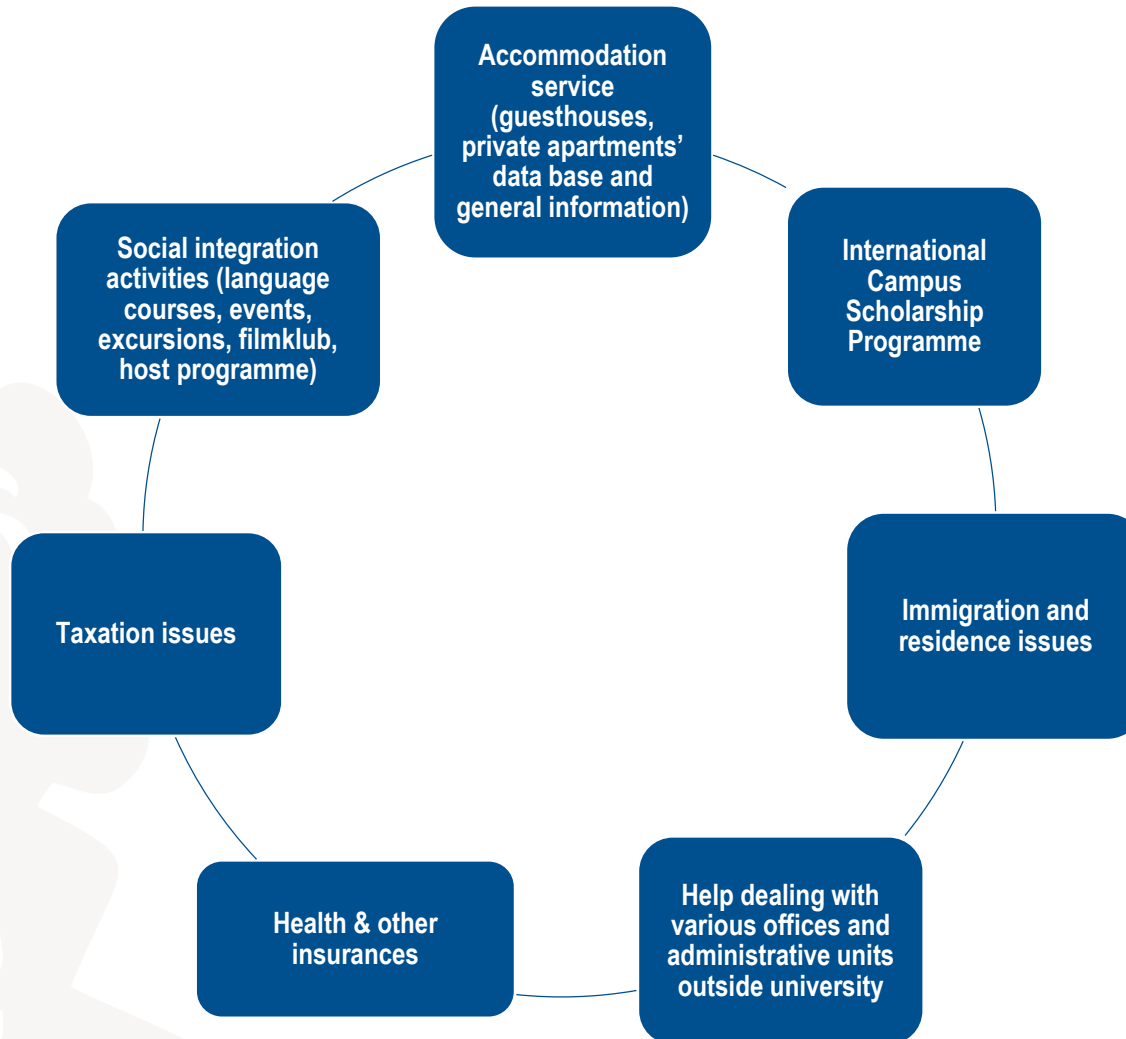

# The Goethe Welcome Centre (GWC)

**Florian von Bothmer, Head of GWC**  
**November 2020**

# Why a Welcome Centre?

- Approximately **350 – 400 international researchers** (post-docs and professors) come to Goethe University every year (an estimate of **80% so far register with the GWC**).
- A **central (but voluntary) registration** of international researchers is required for a systematic implementation of GU's internationalization strategy.
- **Target groups:**

# Core areas of GWC's assistance